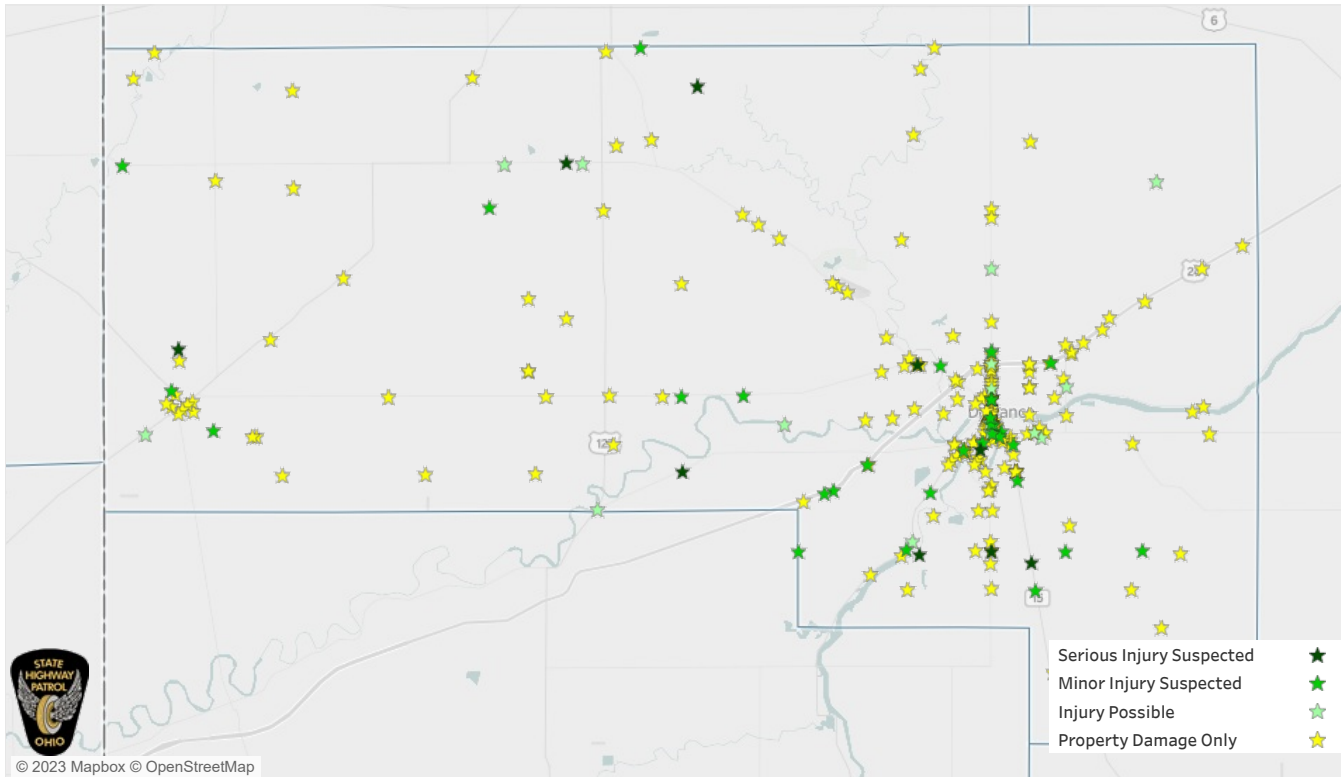

Select County  
Defiance

# Crashes by Severity

Select Map  
Crash Point

From Date (>=) To Date (<=)  
4/1/2023 6/30/2023

NCIC  
All

- Serious Injury Suspected ★
- Minor Injury Suspected ★
- Injury Possible ★
- Property Damage Only ★

© 2023 Mapbox © OpenStreetMap

## Top Crash Routes

Route	Crashes
SR-15	63
SR-66	34
SR-111	22
US-24	17
SR-18	14
SR-2	7
CR-424	5
SR-249	4